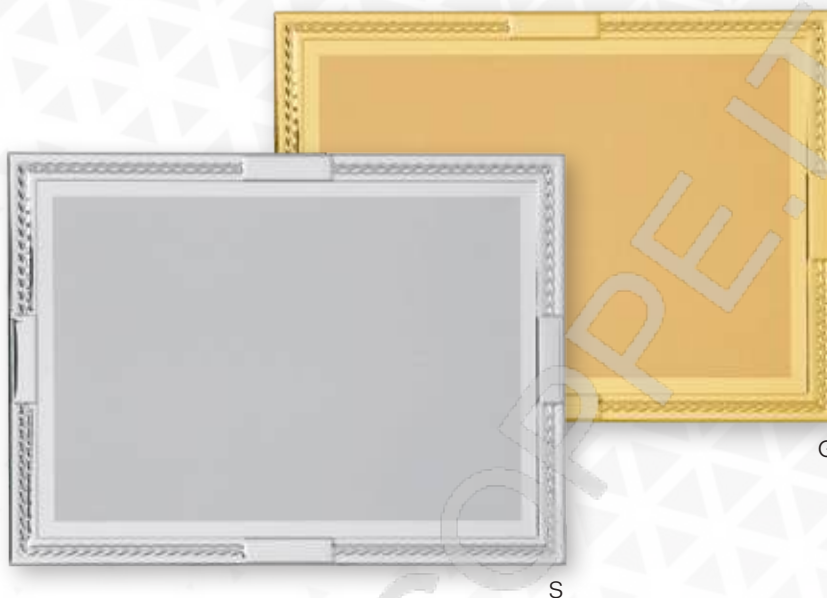

**PER SUBLIMAZIONE
FOR SUBLIMATION**

TARGA CROTONE