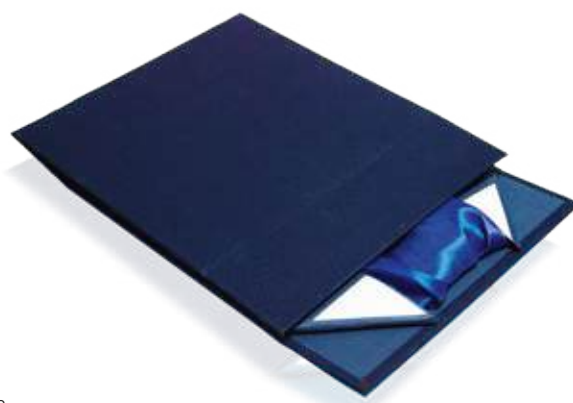

AST 97 / 36

ART. / CODE	MISURA / SIZE	PACK
AST 97 / 36	36x29 h. 8,5	30
AST 97 / 32	32x25 h. 8,5	40
AST 97 / 28	28x23 h. 7,5	50
AST 97 / 26	26x24 h. 7,5	50
AST 97 / 23	23x21 h. 6,5	50