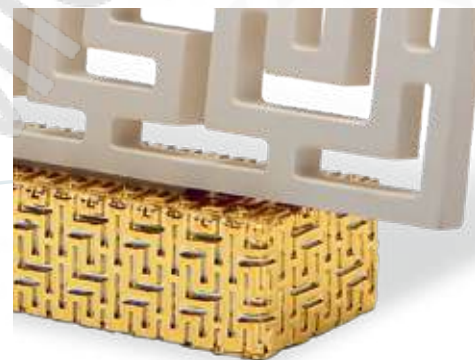

IMA200 - SILVER

IMA200 - SILVER

ART. / CODE	MISURA / SIZE	TARGA / PLAQUE
IMA200/A	30x29	18x13
IMA200/B	28x26	16x12
IMA200/C	24x23	12x9

Cornice in resina / Resin frame
Con scatola inclusa / With box included

IMG200 - GOLD

IMG200 - GOLD

ART. / CODE	MISURA / SIZE	TARGA / PLAQUE
IMG200/A	30x29	18x13
IMG200/B	28x26	16x12
IMG200/C	24x23	12x9

Cornice in resina / Resin frame
Con scatola inclusa / With box included