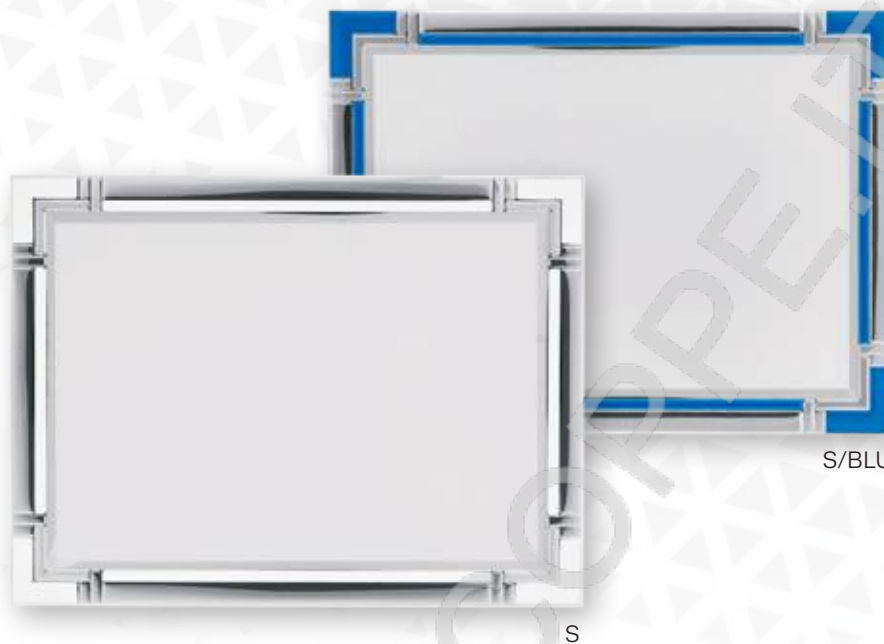

**NON SUBLIMATE
NOT FOR SUBLIMATION**

**New
2025**

14

TARGA BARI

SILVER

ART. / CODE	MISURA / SIZE	PACK
TGBAR20x15S	20x15	10
TGBAR18x13S	18x13	10
TGBAR16x12S	16x12	10

SILVER/BLU

ART. / CODE	MISURA / SIZE	PACK
TGBAR20x15S/BLU	20x15	10
TGBAR18x13S/BLU	18x13	10
TGBAR16x12S/BLU	16x12	10