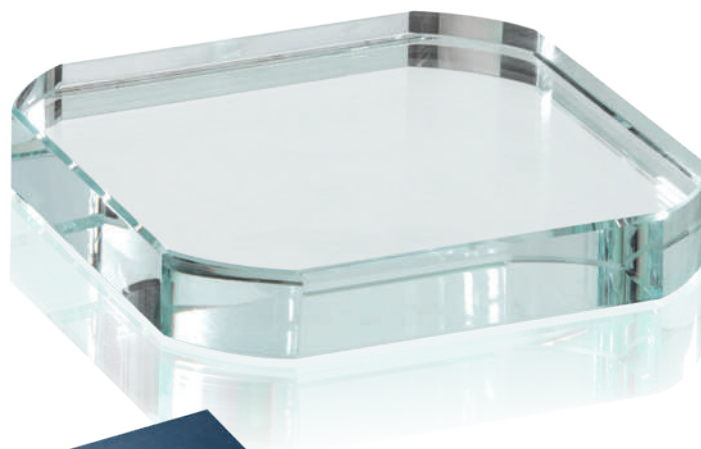

LUXURY BOX INCLUDED

Serie **8120GA**

Art./Ref	Misure/Size cm	Sp/th	Material	Area personalizzabile
8120GA	8x10	2 cm	Glass	8x h10
8121GA	9x12	2 cm	Glass	9x h12

STANDARD BOX

Serie **20210GA**

Art./Ref	Misure/Size cm	Sp/th	Material	Area personalizzabile
20210GA	13x h8	1,9 cm	Glass	13x h8
20211GA	14x h9	1,9 cm	Glass	14x h9
20212GA	15x h10	1,9 cm	Glass	15x h10