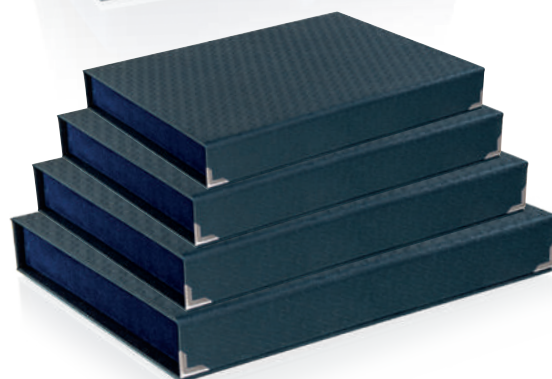

BOX LEGNO WOODEN BOX

Chiusura magnetica
Magnetic closure

Serie **940BOX**

BOX RIVESTITI CARTA PAPER LINED BOX

Art./Ref	Material	Misure/Size cm	Targa / Shield
940BOX	Carta/Paper	17x21x3	12x16
941BOX	Carta/Paper	19x23x3	13x18
942BOX	Carta/Paper	21x26x3	15x20