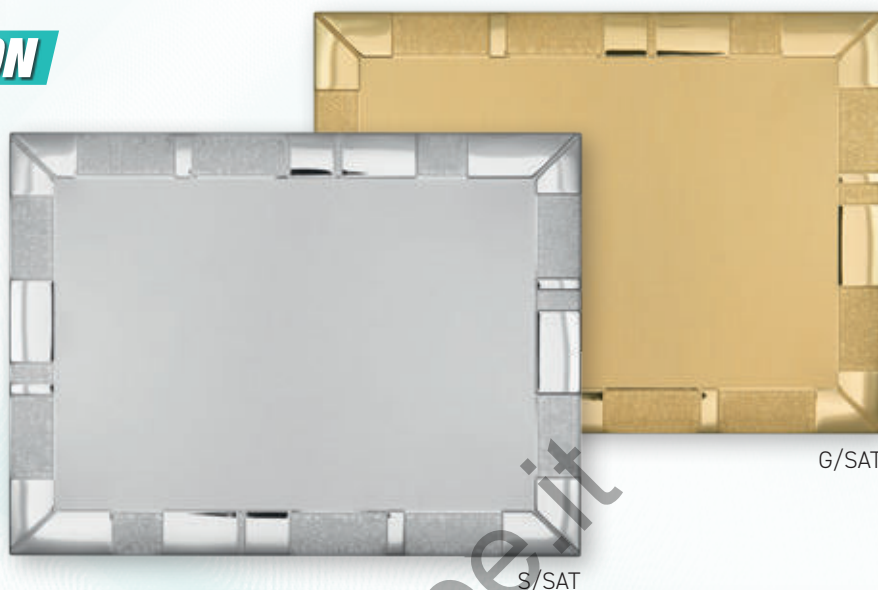

PER SUBLIMAZIONE FOR SUBLIMATION

TARGA MERANO

G/SAT

S/SAT

S/SAT

ART. / CODE	MISURA / SIZE	PACK
TGMER23x18S/SAT	23x18	10
TGMER20x15S/SAT	20x15	10
TGMER18x13S/SAT	18x13	10
TGMER16x12S/SAT	16x12	10

G/SAT

ART. / CODE	MISURA / SIZE	PACK
TGMER23x18G/SAT	23x18	10
TGMER20x15G/SAT	20x15	10
TGMER18x13G/SAT	18x13	10
TGMER16x12G/SAT	16x12	10