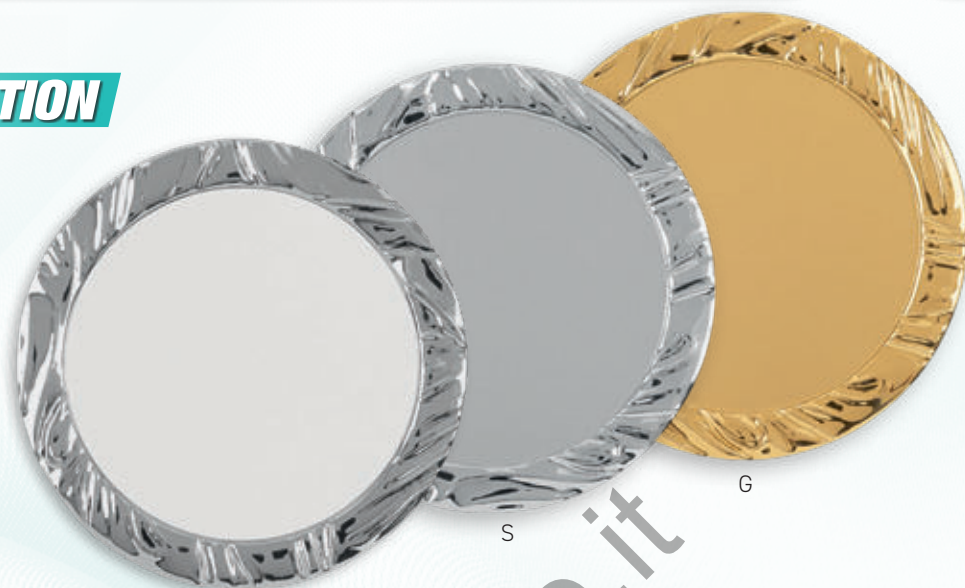

PER SUBLIMAZIONE FOR SUBLIMATION

PIATTO SIENA

SILVER/WHITE

ART. / CODE	Ø (MM)	PACK
PIATTO SIENA 180SW	180	10
PIATTO SIENA 140SW	140	10
PIATTO SIENA 110SW	110	10
PIATTO SIENA 90SW	90	10

SILVER

ART. / CODE	Ø (MM)	PACK
PIATTO SIENA 180S	180	10
PIATTO SIENA 140S	140	10
PIATTO SIENA 110S	110	10
PIATTO SIENA 90S	90	10

GOLD

ART. / CODE	Ø (MM)	PACK
PIATTO SIENA 180G	180	10
PIATTO SIENA 140G	140	10
PIATTO SIENA 110G	110	10
PIATTO SIENA 90G	90	10

DISCO SILVER ART.5

SILVER

ART. / CODE	Ø (MM)	PACK
DISCO SILVER 180S	180	10
DISCO SILVER 160S	160	10
DISCO SILVER 140S	140	10
DISCO SILVER 110S	110	10
DISCO SILVER 90S	90	10
DISCO SILVER 70S	70	10
DISCO SILVER 50S	50	10

DISCO WHITE ART.6

WHITE

ART. / CODE	Ø (MM)	PACK
DISCO WHITE 180S	180	10
DISCO WHITE 160S	160	10
DISCO WHITE 140S	140	10
DISCO WHITE 110S	110	10
DISCO WHITE 90S	90	10
DISCO WHITE 70S	70	10
DISCO WHITE 50S	50	100
DISCO WHITE 39S	39	100
DISCO WHITE 32S	32	100
DISCO WHITE 25S	25	100