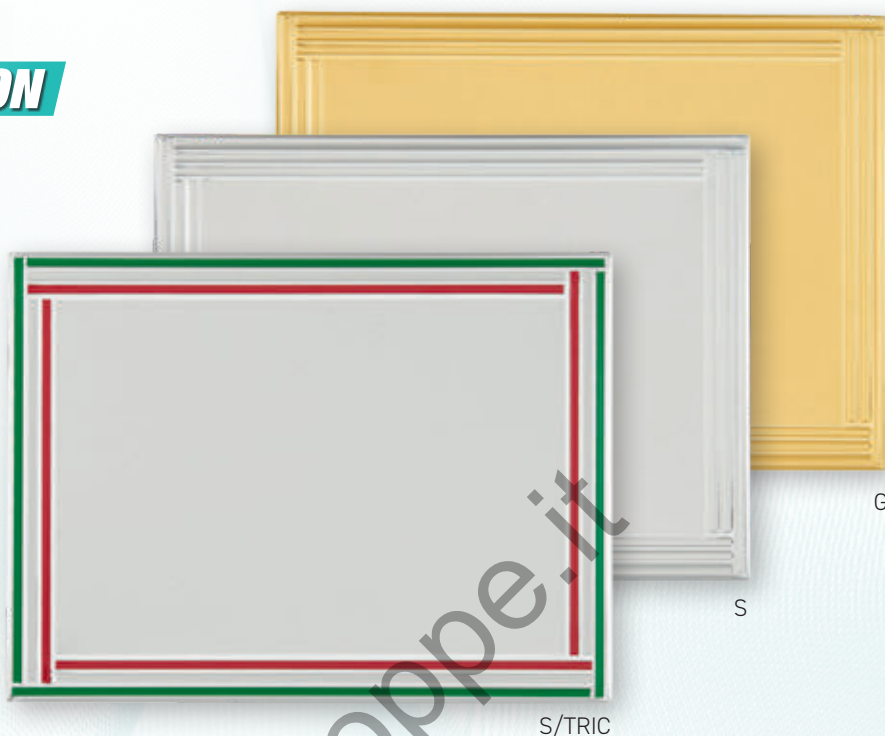

PER SUBLIMAZIONE FOR SUBLIMATION

TARGA ROVIGO

S/TRIC

ART. / CODE	MISURA / SIZE	PACK
TGRVG20x15S/TRIC	20x15	10
TGRVG18x13S/TRIC	18x13	10
TGRVG16x12S/TRIC	16x12	10

SILVER

ART. / CODE	MISURA / SIZE	PACK
TGRVG20x15S	20x15	10
TGRVG18x13S	18x13	10
TGRVG16x12S	16x12	10

GOLD

ART. / CODE	MISURA / SIZE	PACK
TGRVG20x15G	20x15	10
TGRVG18x13G	18x13	10
TGRVG16x12G	16x12	10